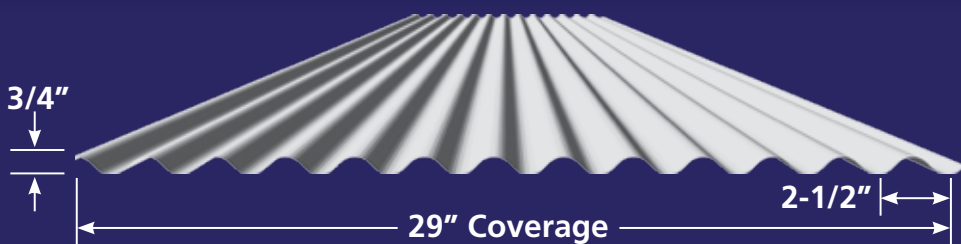

EXPOSED SCREW ROOF SYSTEM

GULFWAVE™

PREMIUM METAL ROOFING

RIDE THE WAVE OF ARCHITECTURAL DISTINCTION

Add strength, charm and character to both residential and commercial projects with our GulfWave™ corrugated panel. Featuring a continuous 3/4" rolling rib, the GulfWave™ panel offers a timeless look that has been featured on projects across the United States.

29" coverage exposed fasteners allow the GulfWave™ panel to cover a lot of space quickly and makes for easy installation.

EXPOSED SCREW ROOF SYSTEM

PREMIUM PAINT COATING
KYNAR 500®
PVDF RESIN-BASED FINISH